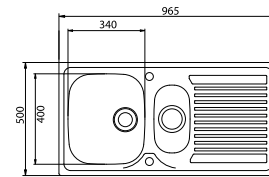

# Trade collection

<b>Eclipse</b>	<b>1.0 bowl</b>
18/10 Stainless steel, inset	
Ref	35.71.83
Bright satin finish	
Reversible/1 tap hole	
Bowl depth	170mm
Minimum cabinet size	500mm

<b>Eclipse</b>	<b>1.0 bowl</b>
18/10 Stainless steel, inset	
Ref	35.71.83
Bright satin finish	
LH & RH drainer options/2 tap holes	
Bowl depth	170mm
Minimum cabinet size	500mm

# Astracast Sinks

<b>Aegean</b>	<b>1.0 bowl</b>
18/10 Stainless steel, inset	
Ref	35.07.34
Bright satin finish	
Reversible	
Bowl depth	155mm
Minimum cabinet size	500mm

<b>Aegean value pack</b>	<b>1.0 bowl + tap</b>
18/10 Stainless steel, inset	
Ref	35.60.36
Bright satin finish	
Reversible	
Bowl depth	155mm
Minimum cabinet size	500mm

<b>Aegean</b>	<b>1.5 bowl</b>
18/10 Stainless steel, inset	
Ref	35.77.45
Bright satin finish	
Reversible	
Main bowl depth	155mm
Minimum cabinet size	600mm

<b>Aegean value pack</b>	<b>1.5 bowl + tap</b>
18/10 Stainless steel, inset	
Ref	35.32.57
Bright satin finish	
Reversible	
Main bowl depth	155mm
Minimum cabinet size	600mm

# Trade collection

<b>Emerald (1000x500mm)</b>	<b>1.0 bowl</b>
18/10 Stainless steel, sit on	
Ref	35.17.34
Bright satin finish	
LH & RH drainer options	
Bowl depth	160mm
Minimum cabinet size	1000mm

Finish:  
Bright Satin