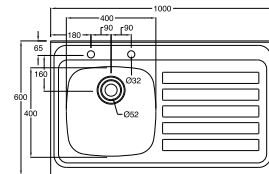

# Astracast Sinks

<b>Aegean</b>	<b>1.0 bowl</b>
18/10 Stainless steel, inset	
Ref	35.07.34
Bright satin finish	
Reversible	
Bowl depth	155mm
Minimum cabinet size	500mm

<b>Aegean value pack</b>	<b>1.0 bowl + tap</b>
18/10 Stainless steel, inset	
Ref	35.60.36
Bright satin finish	
Reversible	
Bowl depth	155mm
Minimum cabinet size	500mm

<b>Aegean</b>	<b>1.5 bowl</b>
18/10 Stainless steel, inset	
Ref	35.77.45
Bright satin finish	
Reversible	
Main bowl depth	155mm
Minimum cabinet size	600mm

<b>Aegean value pack</b>	<b>1.5 bowl + tap</b>
18/10 Stainless steel, inset	
Ref	35.32.57
Bright satin finish	
Reversible	
Main bowl depth	155mm
Minimum cabinet size	600mm

# Trade collection

<b>Emerald (1000x500mm)</b>	<b>1.0 bowl</b>
18/10 Stainless steel, sit on	
Ref	35.17.34
Bright satin finish	
LH & RH drainer options	
Bowl depth	160mm
Minimum cabinet size	1000mm

Finish:  
Bright Satin

<b>Emerald (1000x600mm)</b>	<b>1.0 bowl</b>
18/10 Stainless steel, sit on	
Ref	35.29.54
Bright satin finish	
LH & RH drainer options	
Bowl depth	170mm
Minimum cabinet size	1000mm

Finish:  
Bright Satin