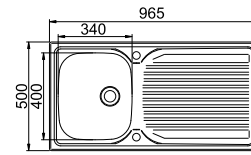

# Trade collection

<b>Eclipse</b>	<b>1.0 bowl</b>
18/10 Stainless steel, inset	
Ref	35.71.83
Bright satin finish	
Reversible/1 tap hole	
Bowl depth	170mm
Minimum cabinet size	500mm

<b>Eclipse</b>	<b>1.0 bowl</b>
18/10 Stainless steel, inset	
Ref	35.71.83
Bright satin finish	
LH & RH drainer options/2 tap holes	
Bowl depth	170mm
Minimum cabinet size	500mm

<b>Eclipse superdeep</b>	<b>1.0 bowl</b>
18/10 Stainless steel, inset	
Ref	35.04.311
Bright satin finish	
LH & RH drainer options/1 tap hole	
Bowl depth	254mm
Minimum cabinet size	500mm

<b>Eclipse superdeep</b>	<b>1.0 bowl</b>
18/10 Stainless steel, inset	
Ref	35.04.311
Bright satin finish	
LH & RH drainer options/2 tap holes	
Bowl depth	254mm
Minimum cabinet size	500mm

# Astracast Sinks

<b>Aegean</b>	<b>1.0 bowl</b>
18/10 Stainless steel, inset	
Ref	35.07.34
Bright satin finish	
Reversible	
Bowl depth	155mm
Minimum cabinet size	500mm

<b>Aegean value pack</b>	<b>1.0 bowl + tap</b>
18/10 Stainless steel, inset	
Ref	35.60.36
Bright satin finish	
Reversible	
Bowl depth	155mm
Minimum cabinet size	500mm

<b>Aegean</b>	<b>1.5 bowl</b>
18/10 Stainless steel, inset	
Ref	35.77.45
Bright satin finish	
Reversible	
Main bowl depth	155mm
Minimum cabinet size	600mm

<b>Aegean value pack</b>	<b>1.5 bowl + tap</b>
18/10 Stainless steel, inset	
Ref	35.32.57
Bright satin finish	
Reversible	
Main bowl depth	155mm
Minimum cabinet size	600mm