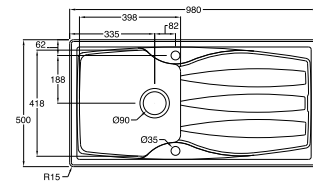

<b>Prima/Sierra 2</b>	<b>1.0 bowl</b>
Teflite™ inset	
Ref	35.46.23
White, Champagne	
Reversible	
Bowl depth	170mm
Minimum cabinet size	500mm

Finish from left:  
White,  
Champagne

Accessories, from left:  
Optional: Bowl grid  
Large basket & drainer

<b>Prima/Sierra 2 value pack</b>	<b>1.0 bowl with Acclaim tap</b>
Teflite™ inset	
Ref	35.23.55
White, Champagne	
Reversible	
Main bowl depth	170mm
Minimum cabinet size	500mm

Finish from left:  
White,  
Champagne

Accessories, from left:  
Optional: Bowl grid  
Large basket & drainer

Tap, included:  
Acclaim

<b>Prima/Sierra 2</b>	<b>1.5 bowl</b>
Teflite™ inset	
Ref	35.71.83
White, Champagne	
Reversible	
Bowl depth	170mm
Minimum cabinet size	600mm

# Trade collection

<b>Eclipse</b>	<b>1.0 bowl</b>
18/10 Stainless steel, inset	
Ref	35.71.83
Bright satin finish	
Reversible/1 tap hole	
Bowl depth	170mm
Minimum cabinet size	500mm

<b>Eclipse</b>	<b>1.0 bowl</b>
18/10 Stainless steel, inset	
Ref	35.71.83
Bright satin finish	
LH & RH drainer options/2 tap holes	
Bowl depth	170mm
Minimum cabinet size	500mm