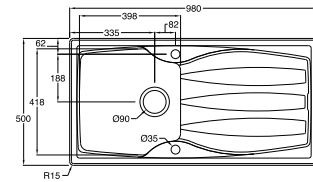

<b>Prima/Sierra 2</b>	<b>1.0 bowl</b>
Teflite™ inset	
Ref	35.46.23
White, Champagne	
Reversible	
Bowl depth	170mm
Minimum cabinet size	500mm

Finish from left:  
White,  
Champagne

Accessories, from left:  
Optional: Bowl grid  
Large basket & drainer

<b>Prima/Sierra 2 value pack</b>	<b>1.0 bowl with Acclaim tap</b>
Teflite™ inset	
Ref	35.23.55
White, Champagne	
Reversible	
Main bowl depth	170mm
Minimum cabinet size	500mm

Finish from left:  
White,  
Champagne

Accessories, from left:  
Optional: Bowl grid  
Large basket & drainer

Tap, included:  
Acclaim

<b>Prima/Sierra 2</b>	<b>1.5 bowl</b>
Teflite™ inset	
Ref	35.71.83
White, Champagne	
Reversible	
Bowl depth	170mm
Minimum cabinet size	600mm

<b>Aegean</b>	<b>1.5 bowl</b>
18/10 Stainless steel, inset	
Ref	35.77.45
Bright satin finish	
Reversible	
Main bowl depth	155mm
Minimum cabinet size	600mm

<b>Aegean value pack</b>	<b>1.5 bowl + tap</b>
18/10 Stainless steel, inset	
Ref	35.32.57
Bright satin finish	
Reversible	
Main bowl depth	155mm
Minimum cabinet size	600mm