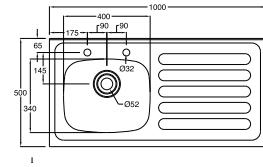

# Astracast Sinks

<b>Aegean</b>	<b>1.0 bowl</b>
18/10 Stainless steel, inset	
Ref	35.07.34
Bright satin finish	
Reversible	
Bowl depth	155mm
Minimum cabinet size	500mm

<b>Aegean value pack</b>	<b>1.0 bowl + tap</b>
18/10 Stainless steel, inset	
Ref	35.60.36
Bright satin finish	
Reversible	
Bowl depth	155mm
Minimum cabinet size	500mm

<b>Aegean</b>	<b>1.5 bowl</b>
18/10 Stainless steel, inset	
Ref	35.77.45
Bright satin finish	
Reversible	
Main bowl depth	155mm
Minimum cabinet size	600mm

<b>Aegean value pack</b>	<b>1.5 bowl + tap</b>
18/10 Stainless steel, inset	
Ref	35.32.57
Bright satin finish	
Reversible	
Main bowl depth	155mm
Minimum cabinet size	600mm

# Trade collection

<b>Emerald (1000x500mm)</b>	<b>1.0 bowl</b>
18/10 Stainless steel, sit on	
Ref	35.17.34
Bright satin finish	
LH & RH drainer options	
Bowl depth	160mm
Minimum cabinet size	1000mm

Finish:  
Bright Satin

<b>Emerald (1000x600mm)</b>	<b>1.0 bowl</b>
18/10 Stainless steel, sit on	
Ref	35.29.54
Bright satin finish	
LH & RH drainer options	
Bowl depth	170mm
Minimum cabinet size	1000mm

Finish:  
Bright Satin