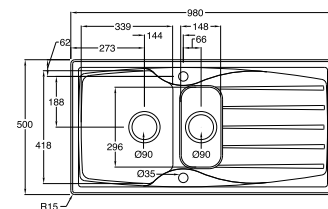

Accessories, from left:  
Optional: Bowl grid  
Large basket & drainer

Tap, included:  
Acclaim

<b>Prima/Sierra 2</b>	<b>1.5 bowl</b>
Teflite™ inset	
Ref	35.71.83
White, Champagne	
Reversible	
Bowl depth	170mm
Minimum cabinet size	600mm

Finish from left:  
White,  
Champagne

Accessories, from left:  
Optional: Bowl grid  
Large basket & drainer

<b>Prima/Sierra 2 value pack</b>	<b>1.5 bowl with Acclaim tap</b>
Teflite™ inset	
Ref	35.46.85
White, Champagne	
Reversible	
Main bowl depth	170mm
Minimum cabinet size	600mm

# Trade collection

<b>Eclipse</b>	<b>1.0 bowl</b>
18/10 Stainless steel, inset	
Ref	35.71.83
Bright satin finish	
Reversible/1 tap hole	
Bowl depth	170mm
Minimum cabinet size	500mm

<b>Eclipse</b>	<b>1.0 bowl</b>
18/10 Stainless steel, inset	
Ref	35.71.83
Bright satin finish	
LH & RH drainer options/2 tap holes	
Bowl depth	170mm
Minimum cabinet size	500mm

<b>Aegean</b>	<b>1.5 bowl</b>
18/10 Stainless steel, inset	
Ref	35.77.45
Bright satin finish	
Reversible	
Main bowl depth	155mm
Minimum cabinet size	600mm

<b>Aegean value pack</b>	<b>1.5 bowl + tap</b>
18/10 Stainless steel, inset	
Ref	35.32.57
Bright satin finish	
Reversible	
Main bowl depth	155mm
Minimum cabinet size	600mm