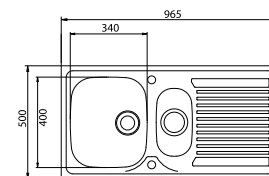

# Trade collection

<b>Eclipse</b>	<b>1.0 bowl</b>
18/10 Stainless steel, inset	
Ref	35.71.83
Bright satin finish	
Reversible/1 tap hole	
Bowl depth	170mm
Minimum cabinet size	500mm

<b>Eclipse</b>	<b>1.0 bowl</b>
18/10 Stainless steel, inset	
Ref	35.71.83
Bright satin finish	
LH & RH drainer options/2 tap holes	
Bowl depth	170mm
Minimum cabinet size	500mm

# Astracast Sinks

<b>Aegean</b>	<b>1.0 bowl</b>
18/10 Stainless steel, inset	
Ref	35.07.34
Bright satin finish	
Reversible	
Bowl depth	155mm
Minimum cabinet size	500mm

<b>Aegean value pack</b>	<b>1.0 bowl + tap</b>
18/10 Stainless steel, inset	
Ref	35.60.36
Bright satin finish	
Reversible	
Bowl depth	155mm
Minimum cabinet size	500mm

<b>Aegean</b>	<b>1.5 bowl</b>
18/10 Stainless steel, inset	
Ref	35.77.45
Bright satin finish	
Reversible	
Main bowl depth	155mm
Minimum cabinet size	600mm

<b>Aegean value pack</b>	<b>1.5 bowl + tap</b>
18/10 Stainless steel, inset	
Ref	35.32.57
Bright satin finish	
Reversible	
Main bowl depth	155mm
Minimum cabinet size	600mm

# Trade collection

<b>Emerald (1000x500mm)</b>	<b>1.0 bowl</b>
18/10 Stainless steel, sit on	
Ref	35.17.34
Bright satin finish	
LH & RH drainer options	
Bowl depth	160mm
Minimum cabinet size	1000mm

Finish:  
Bright Satin