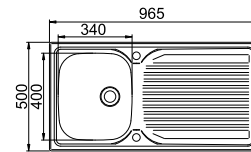

<b>Eclipse superdeep</b>	<b>1.0 bowl</b>
18/10 Stainless steel, inset	
Ref	35.04.311
Bright satin finish	
LH & RH drainer options/1 tap hole	
Bowl depth	254mm
Minimum cabinet size	500mm

<b>Eclipse superdeep</b>	<b>1.0 bowl</b>
18/10 Stainless steel, inset	
Ref	35.04.311
Bright satin finish	
LH & RH drainer options/2 tap holes	
Bowl depth	254mm
Minimum cabinet size	500mm

# Astracast Sinks

<b>Aegean</b>	<b>1.0 bowl</b>
18/10 Stainless steel, inset	
Ref	35.07.34
Bright satin finish	
Reversible	
Bowl depth	155mm
Minimum cabinet size	500mm

<b>Aegean value pack</b>	<b>1.0 bowl + tap</b>
18/10 Stainless steel, inset	
Ref	35.60.36
Bright satin finish	
Reversible	
Bowl depth	155mm
Minimum cabinet size	500mm

<b>Aegean</b>	<b>1.5 bowl</b>
18/10 Stainless steel, inset	
Ref	35.77.45
Bright satin finish	
Reversible	
Main bowl depth	155mm
Minimum cabinet size	600mm

<b>Aegean value pack</b>	<b>1.5 bowl + tap</b>
18/10 Stainless steel, inset	
Ref	35.32.57
Bright satin finish	
Reversible	
Main bowl depth	155mm
Minimum cabinet size	600mm

# Trade collection

<b>Emerald (1000x500mm)</b>	<b>1.0 bowl</b>
18/10 Stainless steel, sit on	
Ref	35.17.34
Bright satin finish	
LH & RH drainer options	
Bowl depth	160mm
Minimum cabinet size	1000mm

Finish:  
Bright Satin