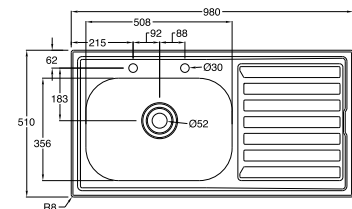

# Trade collection

<b>Eclipse</b>	<b>1.0 bowl</b>
18/10 Stainless steel, inset	
Ref	35.71.83
Bright satin finish	
Reversible/1 tap hole	
Bowl depth	170mm
Minimum cabinet size	500mm

<b>Eclipse</b>	<b>1.0 bowl</b>
18/10 Stainless steel, inset	
Ref	35.71.83
Bright satin finish	
LH & RH drainer options/2 tap holes	
Bowl depth	170mm
Minimum cabinet size	500mm

<b>Eclipse superdeep</b>	<b>1.0 bowl</b>
18/10 Stainless steel, inset	
Ref	35.04.311
Bright satin finish	
LH & RH drainer options/1 tap hole	
Bowl depth	254mm
Minimum cabinet size	500mm

<b>Eclipse superdeep</b>	<b>1.0 bowl</b>
18/10 Stainless steel, inset	
Ref	35.04.311
Bright satin finish	
LH & RH drainer options/2 tap holes	
Bowl depth	254mm
Minimum cabinet size	500mm

# Astracast Sinks

<b>Aegean</b>	<b>1.0 bowl</b>
18/10 Stainless steel, inset	
Ref	35.07.34
Bright satin finish	
Reversible	
Bowl depth	155mm
Minimum cabinet size	500mm

<b>Aegean value pack</b>	<b>1.0 bowl + tap</b>
18/10 Stainless steel, inset	
Ref	35.60.36
Bright satin finish	
Reversible	
Bowl depth	155mm
Minimum cabinet size	500mm

<b>Aegean</b>	<b>1.5 bowl</b>
18/10 Stainless steel, inset	
Ref	35.77.45
Bright satin finish	
Reversible	
Main bowl depth	155mm
Minimum cabinet size	600mm

<b>Aegean value pack</b>	<b>1.5 bowl + tap</b>
18/10 Stainless steel, inset	
Ref	35.32.57
Bright satin finish	
Reversible	
Main bowl depth	155mm
Minimum cabinet size	600mm