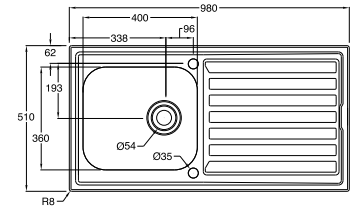

Finish from left:  
White,  
Champagne

Accessories, from left:  
Optional: Bowl grid  
Large basket & drainer

<b>Prima/Sierra 2 value pack</b>	<b>1.5 bowl with Acclaim tap</b>
Teflite™ inset	
Ref	35.46.85
White, Champagne	
Reversible	
Main bowl depth	170mm
Minimum cabinet size	600mm

# Trade collection

<b>Eclipse</b>	<b>1.0 bowl</b>
18/10 Stainless steel, inset	
Ref	35.71.83
Bright satin finish	
Reversible/1 tap hole	
Bowl depth	170mm
Minimum cabinet size	500mm

<b>Eclipse</b>	<b>1.0 bowl</b>
18/10 Stainless steel, inset	
Ref	35.71.83
Bright satin finish	
LH & RH drainer options/2 tap holes	
Bowl depth	170mm
Minimum cabinet size	500mm

<b>Eclipse superdeep</b>	<b>1.0 bowl</b>
18/10 Stainless steel, inset	
Ref	35.04.311
Bright satin finish	
LH & RH drainer options/1 tap hole	
Bowl depth	254mm
Minimum cabinet size	500mm

<b>Eclipse superdeep</b>	<b>1.0 bowl</b>
18/10 Stainless steel, inset	
Ref	35.04.311
Bright satin finish	
LH & RH drainer options/2 tap holes	
Bowl depth	254mm
Minimum cabinet size	500mm

<b>Aegean</b>	<b>1.5 bowl</b>
18/10 Stainless steel, inset	
Ref	35.77.45
Bright satin finish	
Reversible	
Main bowl depth	155mm
Minimum cabinet size	600mm

<b>Aegean value pack</b>	<b>1.5 bowl + tap</b>
18/10 Stainless steel, inset	
Ref	35.32.57
Bright satin finish	
Reversible	
Main bowl depth	155mm
Minimum cabinet size	600mm