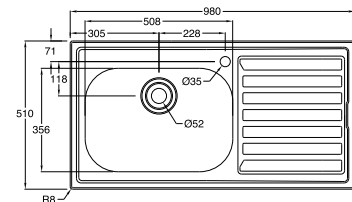

# Trade collection

<b>Eclipse</b>	<b>1.0 bowl</b>
18/10 Stainless steel, inset	
Ref	35.71.83
Bright satin finish	
Reversible/1 tap hole	
Bowl depth	170mm
Minimum cabinet size	500mm

<b>Eclipse</b>	<b>1.0 bowl</b>
18/10 Stainless steel, inset	
Ref	35.71.83
Bright satin finish	
LH & RH drainer options/2 tap holes	
Bowl depth	170mm
Minimum cabinet size	500mm

<b>Eclipse superdeep</b>	<b>1.0 bowl</b>
18/10 Stainless steel, inset	
Ref	35.04.311
Bright satin finish	
LH & RH drainer options/1 tap hole	
Bowl depth	254mm
Minimum cabinet size	500mm

<b>Eclipse superdeep</b>	<b>1.0 bowl</b>
18/10 Stainless steel, inset	
Ref	35.04.311
Bright satin finish	
LH & RH drainer options/2 tap holes	
Bowl depth	254mm
Minimum cabinet size	500mm

# Astracast Sinks

<b>Aegean</b>	<b>1.0 bowl</b>
18/10 Stainless steel, inset	
Ref	35.07.34
Bright satin finish	
Reversible	
Bowl depth	155mm
Minimum cabinet size	500mm

<b>Aegean value pack</b>	<b>1.0 bowl + tap</b>
18/10 Stainless steel, inset	
Ref	35.60.36
Bright satin finish	
Reversible	
Bowl depth	155mm
Minimum cabinet size	500mm

<b>Aegean</b>	<b>1.5 bowl</b>
18/10 Stainless steel, inset	
Ref	35.77.45
Bright satin finish	
Reversible	
Main bowl depth	155mm
Minimum cabinet size	600mm

<b>Aegean value pack</b>	<b>1.5 bowl + tap</b>
18/10 Stainless steel, inset	
Ref	35.32.57
Bright satin finish	
Reversible	
Main bowl depth	155mm
Minimum cabinet size	600mm