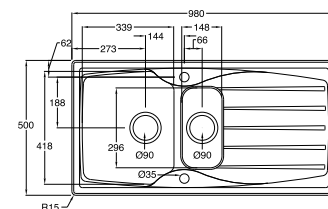

<b>Prima/Sierra 2</b>	<b>1.0 bowl</b>
Teflite™ inset	
Ref	35.46.23
White, Champagne	
Reversible	
Bowl depth	170mm
Minimum cabinet size	500mm

Finish from left:  
White,  
Champagne

Accessories, from left:  
Optional: Bowl grid  
Large basket & drainer

<b>Prima/Sierra 2 value pack</b>	<b>1.0 bowl with Acclaim tap</b>
Teflite™ inset	
Ref	35.23.55
White, Champagne	
Reversible	
Main bowl depth	170mm
Minimum cabinet size	500mm

Finish from left:  
White,  
Champagne

Accessories, from left:  
Optional: Bowl grid  
Large basket & drainer

Tap, included:  
Acclaim

<b>Prima/Sierra 2</b>	<b>1.5 bowl</b>
Teflite™ inset	
Ref	35.71.83
White, Champagne	
Reversible	
Bowl depth	170mm
Minimum cabinet size	600mm

# Trade collection

<b>Eclipse</b>	<b>1.0 bowl</b>
18/10 Stainless steel, inset	
Ref	35.71.83
Bright satin finish	
Reversible/1 tap hole	
Bowl depth	170mm
Minimum cabinet size	500mm

<b>Eclipse</b>	<b>1.0 bowl</b>
18/10 Stainless steel, inset	
Ref	35.71.83
Bright satin finish	
LH & RH drainer options/2 tap holes	
Bowl depth	170mm
Minimum cabinet size	500mm