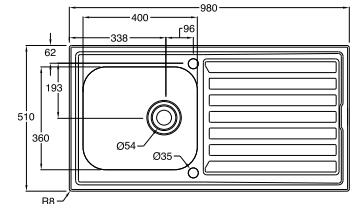

Finish from left:  
White,  
Champagne

Accessories, from left:  
Optional: Bowl grid  
Large basket & drainer

<b>Prima/Sierra 2 value pack</b>	<b>1.5 bowl with Acclaim tap</b>
Teflite™ inset	
Ref	35.46.85
White, Champagne	
Reversible	
Main bowl depth	170mm
Minimum cabinet size	600mm

# Trade collection

<b>Eclipse</b>	<b>1.0 bowl</b>
18/10 Stainless steel, inset	
Ref	35.71.83
Bright satin finish	
Reversible/1 tap hole	
Bowl depth	170mm
Minimum cabinet size	500mm

<b>Eclipse</b>	<b>1.0 bowl</b>
18/10 Stainless steel, inset	
Ref	35.71.83
Bright satin finish	
LH & RH drainer options/2 tap holes	
Bowl depth	170mm
Minimum cabinet size	500mm

<b>Eclipse superdeep</b>	<b>1.0 bowl</b>
18/10 Stainless steel, inset	
Ref	35.04.311
Bright satin finish	
LH & RH drainer options/1 tap hole	
Bowl depth	254mm
Minimum cabinet size	500mm

<b>Eclipse superdeep</b>	<b>1.0 bowl</b>
18/10 Stainless steel, inset	
Ref	35.04.311
Bright satin finish	
LH & RH drainer options/2 tap holes	
Bowl depth	254mm
Minimum cabinet size	500mm

<b>Aegean</b>	<b>1.5 bowl</b>
18/10 Stainless steel, inset	
Ref	35.77.45
Bright satin finish	
Reversible	
Main bowl depth	155mm
Minimum cabinet size	600mm

<b>Aegean value pack</b>	<b>1.5 bowl + tap</b>
18/10 Stainless steel, inset	
Ref	35.32.57
Bright satin finish	
Reversible	
Main bowl depth	155mm
Minimum cabinet size	600mm